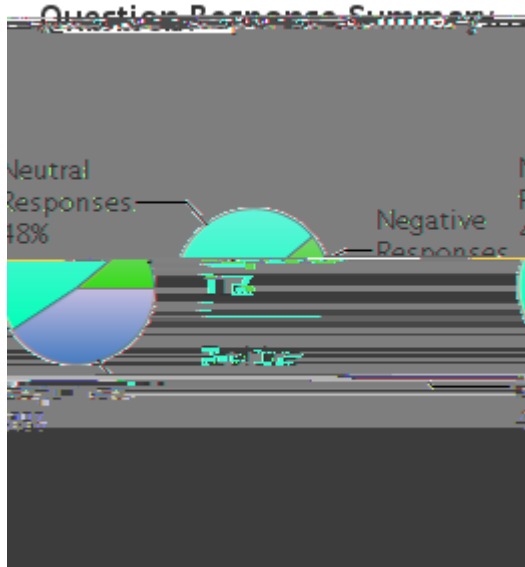

Survey Results for Teacher Education Fieldwork Survey

Included Response Periods: 2017 Spring Single Subject
Compare Results By: No Grouping

Overall Summary

Total Survey Recipients: 111

Response Rate for 2017 Spring Single Subject

Detailed Question Results

If you were a student teacher, how many times were you observed in your first placement period?

0-2 TIMES

3-4 TIMES

5 OR MORE TIMES

If you were a student teacher, how many times were you observed in your first placement period?